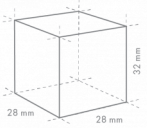

### Cuber, Self Contained

Production Capacity (kg/24h) - AT 10°C, WT 10°C: 58

Storage bin capacity: 26 kg

ICE TYPE: Large cubes, Standard

Cube Size: **L-STANDARD**  
Weight: 23 g

### SHIPPING SPECIFICATIONS

Width (packed)	Depth (packed)	Height (packed)	Gross weight	Width (legs excluded)	Depth (legs excluded)	Height (legs excluded)	Dimensions legs	Net weight
735 mm	570 mm	1,012 mm	58 kg	633 mm	509 mm	840 mm	for legs add 90-125 mm	48 kg