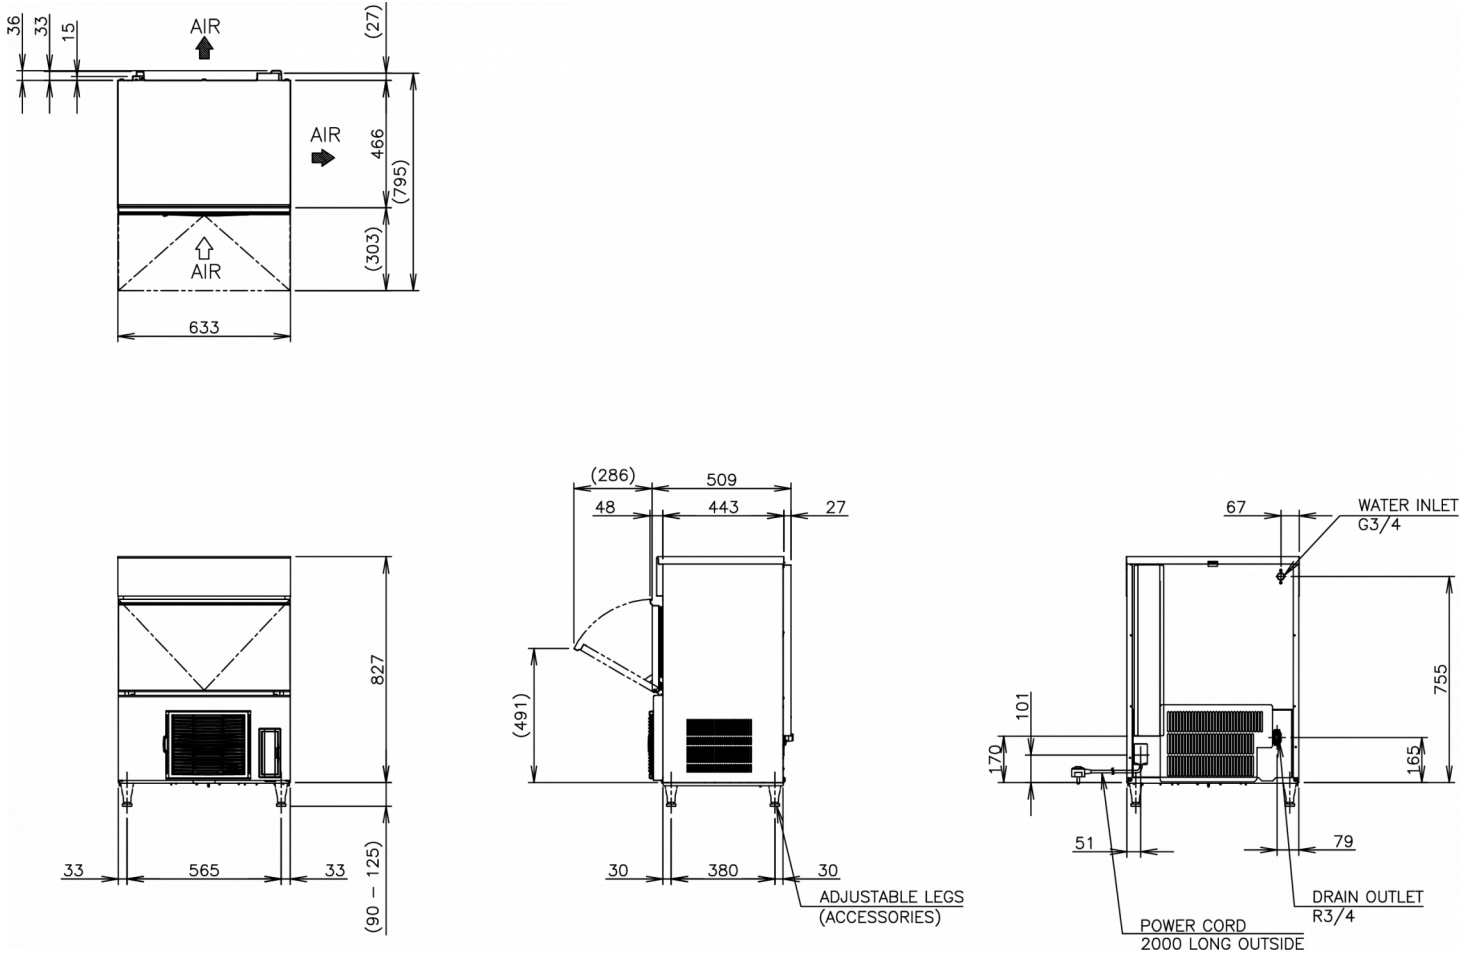

HOSHIZAKI

IM-65PE-U

TECHNICAL SPECIFICATIONS

Cooling system	Power supply	Electrical circuit breaker protection	Heat Rejection (AT 32oC, WT 21oC)	Production Capacity (kg/24h) - AT 10°C, WT 10°C	Production Capacity (kg/24h) - AT 21°C, WT 15°C	Production Capacity (kg/24h) - AT 32°C, WT 21°C	Water consumption (m3/24h) - AT 10°C, WT 10°C
Air Cooled	1/220 - 240V/50Hz	5 A	0.83 kW	58	53	43	0.43

SHIPPING SPECIFICATIONS

Width (packed)	Depth (packed)	Height (packed)	Gross weight	Width (legs excluded)	Depth (legs excluded)	Height (legs excluded)	Dimensions legs	Net weight
735 mm	570 mm	1,012 mm	58 kg	633 mm	509 mm	840 mm	for legs add 90-125 mm	48 kg

Disclaimer: Every effort has been made to ensure that the information contained in this spec sheet is accurate at the time of publishing. Hoshizaki Europe BV assumes no responsibility or liability for typographical errors or omissions or for any misinterpretation of the information within the publication and reserves the right to change without notice.

HOSHIZAKI

Hoshizaki Belgium
Hoshizaki Danmark
Hoshizaki Deutschland
Hoshizaki France
Hoshizaki Iberia
Hoshizaki Italia
Hoshizaki Middle East

info@hoshizaki.nl
info@hoshizaki.dk
vertrieb@hoshizaki.de
info@hoshizaki.fr
info@hoshizaki.es
commerciale@hoshizaki.it
sales.ex@hoshizaki-europe.com

Hoshizaki Netherlands info@hoshizaki.nl
Hoshizaki Norge salg@hoshizaki.no
Hoshizaki Sverige orderSE@hoshizaki.dk
Hoshizaki UK uksales@hoshizaki.uk
Export countries sales.ex@hoshizaki-europe.com
Other countries sales.ex@hoshizaki-europe.com

www.hoshizaki-europe.com